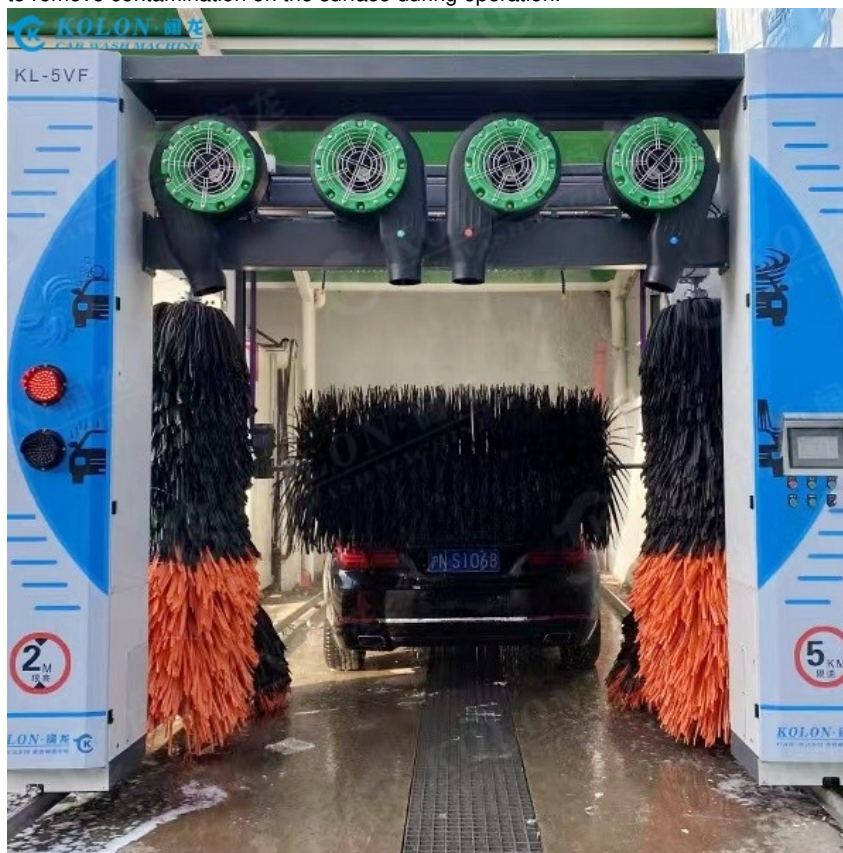

### Automatic Car Washing Machine Description :

The KL-5VF car wash equipment features high-pressure water system and can clean deep stains to meet different customer requirements. This soft touch car wash machine utilizes soft brushes, which can quickly rotate and move in various directions to remove contaminations on the surface during operation.

### Automatic Car Washing Machine Features :

- ◆ The welding-free frame is made of hot dip galvanized steel which makes it quite durable and corrosion resistant.
- ◆ The machine is with 5 brushes. 1 top brush, 2 side brushes and 2 wheel brushes that can wash the car completely.
- ◆ This machine is equipped with 4 drying motors that can ensure drying effect.
- ◆ The combination of automobile detergent and brush washing could remove the contamination on the surface more effectively. Hydrophobic Wax improves drying effect.
- ◆ Detergent application: Specialized detergents are applied to help break down and remove tough stains and grime.

Operation console	●
Highlight and dazzle color system (dazzle color type)	●
Leakage protector	●
Water wax coated function	●
Warning system	●
Magic Color Shampoo	●
Voice warning system	●
Built-in automatic air drying	●
Soft water spray	●
Controller	●
Function Equipped	Chassis washing
	Wheel washing
	soft touch car wash machine with 5 brushes
	High precision low foam water wax 2-in-1 ratio function
	Powerful air drying

#### Automatic foam spraying rollover car wash machine

The KL-5VF car wash equipment features high-pressure water system and can clean deep stains to meet different customer requirements. This soft touch car wash machine utilizes soft brushes, which can quickly rotate and move in various directions to remove contamination on the surface during operation.