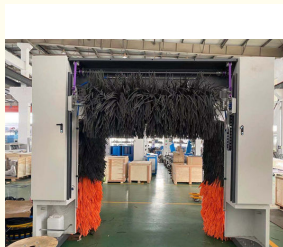

More Images