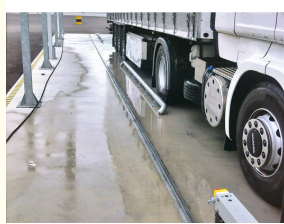

More Images