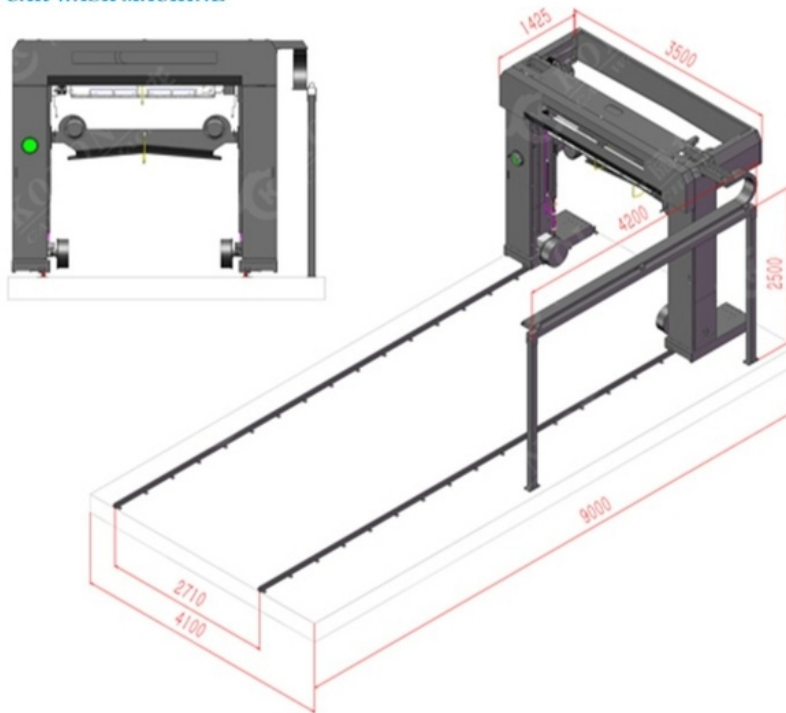

Roll-Over Automatic Bus washing machine

Dimension:

DG型 CAR WASH

A roll-over bus wash machine, also known as a gantry-style or gantry-type bus wash machine, offers several advantages over other types of bus washing systems. Here are some key advantages of a roll-over bus wash machine:

Fully Automated: Roll-over bus wash machines are fully automated, which means they require minimal manual intervention. Once the bus is positioned correctly, the machine takes over the cleaning process, reducing the need for manual labor and saving time.

Efficient Cleaning: These machines are designed to provide efficient and thorough cleaning of buses. The gantry system moves back and forth along the length of the bus, ensuring that all areas are reached and cleaned effectively. The brushes or nozzles mounted on the gantry provide a consistent and comprehensive cleaning action.

Versatility: Roll-over bus wash machines are versatile and can accommodate various bus sizes and configurations. They can handle different types of buses, including standard buses, articulated buses, double-decker buses, and even specialty vehicles like airport shuttles or tour buses. The machine's adjustable settings and customizable programs allow for flexibility in cleaning different bus designs.

Time-Saving: Compared to manual or other types of bus washing systems, roll-over machines are generally faster. The automated process reduces the cleaning time significantly, allowing buses to be cleaned quickly and efficiently. This is particularly beneficial for bus fleets that require frequent cleaning or have tight schedules.

Consistent Cleaning Results: With a roll-over bus wash machine, you can expect consistent cleaning results for every bus that goes through the system. The machine's programmed cleaning cycles ensure that the same cleaning process is applied to each bus, resulting in uniform cleanliness and a high-quality finish.

Enhanced Safety Features: Roll-over bus wash machines often come equipped with safety features to protect both the bus and the machine itself. These features can include sensors to detect the bus's position, automatic shut-off mechanisms in case of emergencies, and safety interlocks to prevent accidents or damage during the cleaning process.

Water and Chemical Efficiency: Many roll-over bus wash machines are designed to be water and chemical efficient. They utilize advanced technologies such as high-pressure water jets, precise nozzle control, and optimized water and detergent distribution systems. This helps minimize water and chemical waste, making the cleaning process more environmentally friendly and cost-effective.

Product packaging