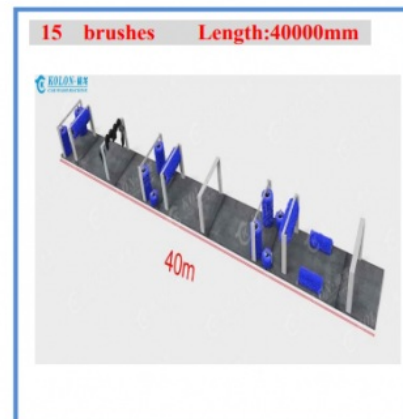

Full Automatic 14 Brushes Automatic Tunnel Car Wash Machine

Model: [KL-14VF](#)

Automatic Car Washing Machine Description :

The KL-14VF car wash equipment features high-pressure water system and can clean deep stains to meet different customer requirements. This soft touch car wash machine utilizes soft brushes, which can quickly rotate and move in various directions to remove contaminations on the surface during operation.

Automatic Car Washing Machine Features :

- The welding-free frame is made of hot dip galvanized steel which makes it quite durable and corrosion resistant.
- The machine is with 14 brushes. 2 top brush, 6 side brushes and 6 wheel brushes that can wash the car completely.
- This machine is equipped with 4 drying motors that can ensure drying effect.
- The combination of automobile detergent and brush washing could remove the contamination on the surface more effectively. Hydrophobic Wax improves drying effect.
- Detergent application: Specialized detergents are applied to help break down and remove tough stains and grime.

for more products please visit us on automaticcarwashing.com

Specification:

Model:	KL-14SF
Machine Size :	30*4*2.5m (L*W*H)
Washing Car Size:	No limitation*2300*2100MM (L*W*H)
Wash for	Cars, mini bus, pickup,SUV,MVP
Washing Speed:	Continuous 60/ s/vehicle
Water Consumption:	≤100L /vehicle
Power Consumption:	0.7 kwh/car
Power Supply:	380 V, 50 HZ, 3 phases
Equipment Moving Speed:	8.5m/min
LED monitor	1 pc
Drying blowers	Four blowers 2pcs * 5.5kw 2pcs * 4kw
Power needed :	Running power : Max 28KW Start power : 30KW (to be safe pls prepare 35-40KW supply)
Water supply	DN25mm/Waterflow rate≥80L/min
Air pressure	0.75-0.9Mpa/Airflow rate≥0.1 m³/min