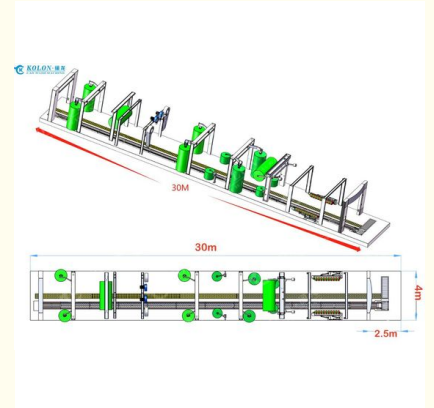

### Product Specification

- Product Name: 14 Brushes Automatic Tunnel Car Wash Machine
- Dimensions (length \* Width \* Height): 30\*4\*2.5m
- Washing Car Size: No Limitation\*2300\*2100MM (L\*W\*H)
- Material: Import Components, Hot-dip Galvanized Frame
- Application: Car Body Cleaning, Car Washer / Automatic Car Washing Machine, Van, commercial Vehicle
- Function: Spray Foam, Clean By Foam And Air, Car Washer / Touchless Automatic Car Washing Machine
- Shampoo Consumption: 7ml/Car
- Water Wax Consumption: 12ml/Car
- Water Supply: DN25mm/Waterflow Rate≥80L/min
- Power Requirement: 380 V, 50 HZ, 3 Phases