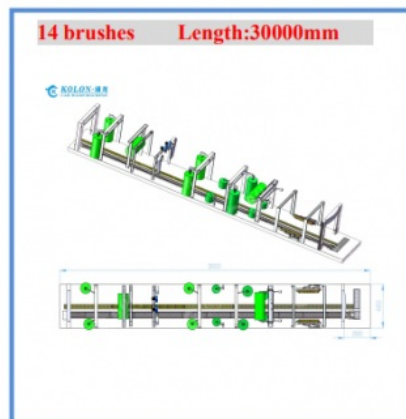

Full Automatic 14 Brushes Automatic Tunnel Car Wash Machine

Model: [KL-14VF](#)

Automatic Car Washing Machine Description :

The KL-14VF car wash equipment features high-pressure water system and can clean deep stains to meet different customer requirements. This soft touch car wash machine utilizes soft brushes, which can quickly rotate and move in various directions to remove contaminations on the surface during operation.

Automatic Car Washing Machine Features :

- The welding-free frame is made of hot dip galvanized steel which makes it quite durable and corrosion resistant.
- The machine is with 14 brushes. 2 top brush, 6 side brushes and 6 wheel brushes that can wash the car completely.
- This machine is equipped with 4 drying motors that can ensure drying effect.
- The combination of automobile detergent and brush washing could remove the contamination on the surface more effectively. Hydrophobic Wax improves drying effect.
- Detergent application: Specialized detergents are applied to help break down and remove tough stains and grime.

for more products please visit us on automaticcarwashing.com

Specification:

Model:	KL-14SF
Machine Size :	30*4*2.5m (L*W*H)
Washing Car Size:	No limitation*2300*2100MM (L*W*H)
Wash for	Cars, mini bus, pickup,SUV,MVP
Washing Speed:	Continuous 60/ s/vehicle
Water Consumption:	≤100L /vehicle
Power Consumption:	0.7 kwh/car
Power Supply:	380 V, 50 HZ, 3 phases
Equipment Moving Speed:	8.5m/min
LED monitor	1 pc
Drying blowers	Four blowers 2pcs * 5.5kw 2pcs * 4kw
Power needed :	Running power : Max 28KW Start power : 30KW (to be safe pls prepare 35-40KW supply)
Water supply	DN25mm/Waterflow rate≥80L/min
Air pressure	0.75-0.9Mpa/Airflow rate≥0.1 m³/min