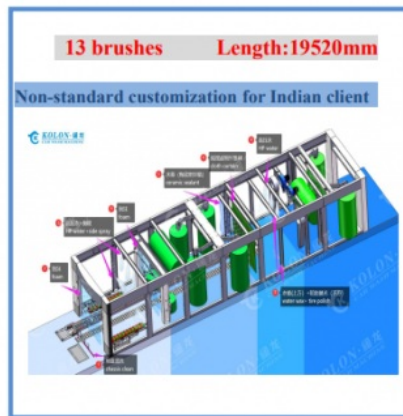

Full Automatic 14 Brushes Automatic Tunnel Car Wash Machine

Model: [KL-14VF](#)

Automatic Car Washing Machine Description :

The KL-14VF car wash equipment features high-pressure water system and can clean deep stains to meet different customer requirements. This soft touch car wash machine utilizes soft brushes, which can quickly rotate and move in various directions to remove contaminations on the surface during operation.

Automatic Car Washing Machine Features :

- The welding-free frame is made of hot dip galvanized steel which makes it quite durable and corrosion resistant.
- The machine is with 14 brushes. 2 top brush, 6 side brushes and 6 wheel brushes that can wash the car completely.
- This machine is equipped with 4 drying motors that can ensure drying effect.
- The combination of automobile detergent and brush washing could remove the contamination on the surface more effectively. Hydrophobic Wax improves drying effect.
- Detergent application: Specialized detergents are applied to help break down and remove tough stains and grime.

for more products please visit us on automaticcarwashing.com

Specification:

Model:	KL-14SF
Machine Size :	30*4*2.5m (L*W*H)
Washing Car Size:	No limitation*2300*2100MM (L*W*H)
Wash for	Cars, mini bus, pickup,SUV,MVP
Washing Speed:	Continuous 60/ s/vehicle
Water Consumption:	≤100L /vehicle
Power Consumption:	0.7 kwh/car
Power Supply:	380 V, 50 HZ, 3 phases
Equipment Moving Speed:	8.5m/min
LED monitor	1 pc
Drying blowers	Four blowers 2pcs * 5.5kw 2pcs * 4kw
Power needed :	Running power : Max 28KW Start power : 30KW (to be safe pls prepare 35-40KW supply)
Water supply	DN25mm/Waterflow rate≥80L/min
Air pressure	0.75-0.9Mpa/Airflow rate≥0.1 m³/min