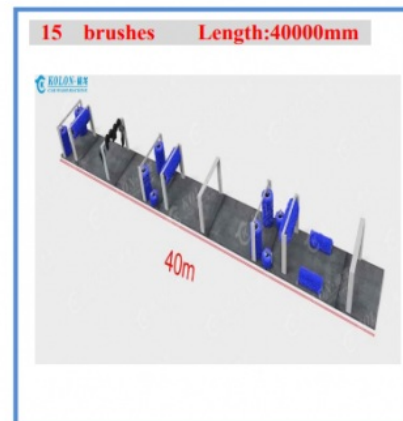

Full Automatic 15 Brushes Automatic Tunnel Car Wash Machine

Model: [KL-15VF](#)

Automatic Car Washing Machine Description :

The KL-15VF car wash equipment features high-pressure water system and can clean deep stains to meet different customer requirements. This soft touch car wash machine utilizes soft brushes, which can quickly rotate and move in various directions to remove contaminations on the surface during operation.

Automatic Car Washing Machine Features :

- The welding-free frame is made of hot dip galvanized steel which makes it quite durable and corrosion resistant.
- The machine is with 15 brushes. 3 top brush, 6 side brushes and 6 wheel brushes that can wash the car completely.
- This machine is equipped with 4 drying motors that can ensure drying effect.
- The combination of automobile detergent and brush washing could remove the contamination on the surface more effectively. Hydrophobic Wax improves drying effect.
- Detergent application: Specialized detergents are applied to help break down and remove tough stains and grime.

for more products please visit us on automaticcarwashing.com

Specification:

Model:	KL-15SF
Machine Size :	40*4*2.5m (L*W*H)
Washing Car Size:	No limitation*2300*2100MM (L*W*H)
Wash for	Cars, mini bus, pickup,SUV,MVP
Washing Speed:	Continuous 60/ s/vehicle
Water Consumption:	≤100L /vehicle
Power Consumption:	0.7 kwh/car
Power Supply:	380 V, 50 HZ, 3 phases
Equipment Moving Speed:	8.5m/min
Install Size:	12500*4500*3500MM (L*W*H)
Foundation Size:	13000*4500*3500MM (L*W*H)
Brush:	One top brush Four side brushes Four small side brushes
LED monitor	1 pc
Drying blowers	Four blowers 2pcs * 5.5kw 2pcs * 4kw