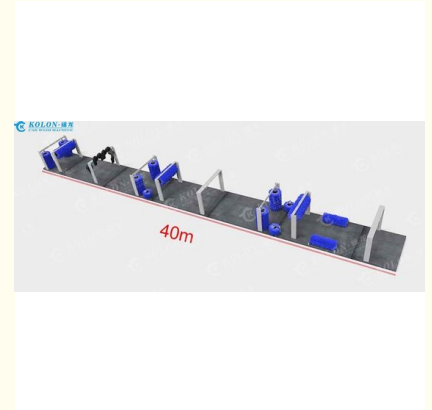

### Product Specification

- Product Name: 15 Brushes Automatic Tunnel Car Wash Machine
- Dimensions (length \* Width \* Height): 40\*4\*2.5m
- Washing Car Size: No Limitation\*2300\*2100MM (L\*W\*H)
- Material: Import Components, Hot-dip Galvanized Frame
- Application: Car Body Cleaning, Car Washer / Automatic Car Washing Machine, Van,commercial Vehicle
- Function: Spray Foam, Clean By Foam And Air, Car Washer / Touchless Automatic Car Washing Machine
- Shampoo Consumption: 7ml/Car
- Water Wax Consumption: 12ml/Car
- Water Supply: DN25mm/Waterflow Rate≥80L/min
- Power Requirement: 380 V, 50 HZ, 3 Phases