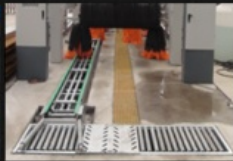

Adjusting the conveying table