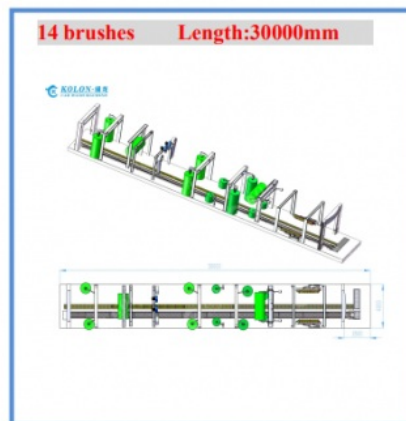

Full Automatic 15 Brushes Automatic Tunnel Car Wash Machine

Model: [KL-15VF](#)

Automatic Car Washing Machine Description :

The KL-15VF car wash equipment features high-pressure water system and can clean deep stains to meet different customer requirements. This soft touch car wash machine utilizes soft brushes, which can quickly rotate and move in various directions to remove contaminations on the surface during operation.

Automatic Car Washing Machine Features :

- The welding-free frame is made of hot dip galvanized steel which makes it quite durable and corrosion resistant.
- The machine is with 15 brushes. 3 top brush, 6 side brushes and 6 wheel brushes that can wash the car completely.
- This machine is equipped with 4 drying motors that can ensure drying effect.
- The combination of automobile detergent and brush washing could remove the contamination on the surface more effectively. Hydrophobic Wax improves drying effect.
- Detergent application: Specialized detergents are applied to help break down and remove tough stains and grime.

for more products please visit us on automaticcarwashing.com

Specification:

Model:	KL-15SF
Machine Size :	40*4*2.5m (L*W*H)
Washing Car Size:	No limitation*2300*2100MM (L*W*H)
Wash for	Cars, mini bus, pickup,SUV,MVP
Washing Speed:	Continuous 60/ s/vehicle
Water Consumption:	≤100L /vehicle
Power Consumption:	0.7 kwh/car
Power Supply:	380 V, 50 HZ, 3 phases
Equipment Moving Speed:	8.5m/min
Install Size:	12500*4500*3500MM (L*W*H)
Foundation Size:	13000*4500*3500MM (L*W*H)
Brush:	One top brush Four side brushes Four small side brushes
LED monitor	1 pc
Drying blowers	Four blowers 2pcs * 5.5kw 2pcs * 4kw