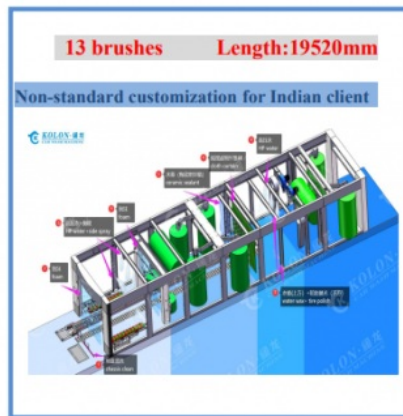

Full Automatic 15 Brushes Automatic Tunnel Car Wash Machine

Model: [KL-15VF](#)

Automatic Car Washing Machine Description :

The KL-15VF car wash equipment features high-pressure water system and can clean deep stains to meet different customer requirements. This soft touch car wash machine utilizes soft brushes, which can quickly rotate and move in various directions to remove contaminations on the surface during operation.

Automatic Car Washing Machine Features :

- The welding-free frame is made of hot dip galvanized steel which makes it quite durable and corrosion resistant.
- The machine is with 15 brushes. 3 top brush, 6 side brushes and 6 wheel brushes that can wash the car completely.
- This machine is equipped with 4 drying motors that can ensure drying effect.
- The combination of automobile detergent and brush washing could remove the contamination on the surface more effectively. Hydrophobic Wax improves drying effect.
- Detergent application: Specialized detergents are applied to help break down and remove tough stains and grime.

for more products please visit us on automaticcarwashing.com

Specification:

Model:	KL-15SF
Machine Size :	40*4*2.5m (L*W*H)
Washing Car Size:	No limitation*2300*2100MM (L*W*H)
Wash for	Cars, mini bus, pickup,SUV,MVP
Washing Speed:	Continuous 60/ s/vehicle
Water Consumption:	≤100L /vehicle
Power Consumption:	0.7 kwh/car
Power Supply:	380 V, 50 HZ, 3 phases
Equipment Moving Speed:	8.5m/min
Install Size:	12500*4500*3500MM (L*W*H)
Foundation Size:	13000*4500*3500MM (L*W*H)
Brush:	One top brush Four side brushes Four small side brushes
LED monitor	1 pc
Drying blowers	Four blowers 2pcs * 5.5kw 2pcs * 4kw