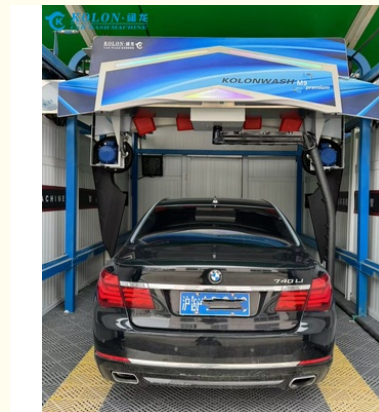

Product Specification

- Product Name: Automatic Touchless. Contactless Touch-free Car Wash Equipment KL360-1 Plus
- Dimensions (length * Width * Height): 7.5*3.8*3.35M
- Foundation (length * Width * Height): 7.5*3.8*3.4M
- Cleaning Speed: 2-3min/car
- Air Pressure: 10 BAR
- Wire Requirements: 3 Phase 5 Cores, 16 Sqm Copper Wire
- Power Requirement: 380v/60Kw
- Water Consumption: 200L/car
- Total Weight Of Equipment: 2400Kg/10.5CBM
- Washing Time: 3-8mins/car
- Type: Car Washer, Car Washer / Touchless Automatic Car Washing Machine / Labor Saving Machine
- Material: Import Components Hot Dip Galvanized

More Images

Automatic car wash machine with 7shaped arm M9 Premium

Automatic car wash machine with 7shaped arm M9 Premium

Touchless Car Washing Machine Description :

A touchless / contactless / touch-free car washing machine is a type of automated car wash system that cleans vehicles without the use of brushes or physical contact with the car's surface. It relies on high-pressure water jets, detergents, and specialized cleaning techniques to remove dirt, grime, and other contaminants from the car's exterior.

Touchless Car Washing Machine Features:

High-pressure water jets: Powerful jets of water are used to dislodge and remove dirt and debris from the car's surface.

Detergent application: Specialized detergents are applied to help break down and remove tough stains and grime.