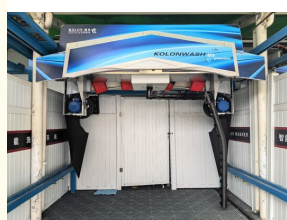

More Images

Automatic car wash machine with 7shaped arm M9 Premium

Automatic car wash machine with 7shaped arm M9 Premium

Touchless Car Washing Machine Description :

A touchless / contactless / touch-free car washing machine is a type of automated car wash system that cleans vehicles without the use of brushes or physical contact with the car's surface. It relies on high-pressure water jets, detergents, and specialized cleaning techniques to remove dirt, grime, and other contaminants from the car's exterior.