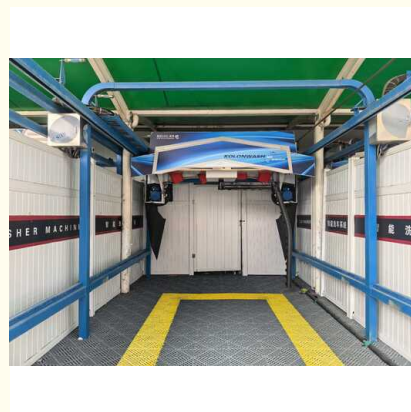

More Images

Automatic car wash machine with 7shaped arm M9 Premium

Automatic car wash machine with 7shaped arm M9 Premium

Touchless Car Washing Machine Description :

A touchless / contactless / touch-free car washing machine is a type of automated car wash system that cleans vehicles without the use of brushes or physical contact with the car's surface. It relies on high-pressure water jets, detergents, and specialized cleaning techniques to remove dirt, grime, and other contaminants from the car's exterior.