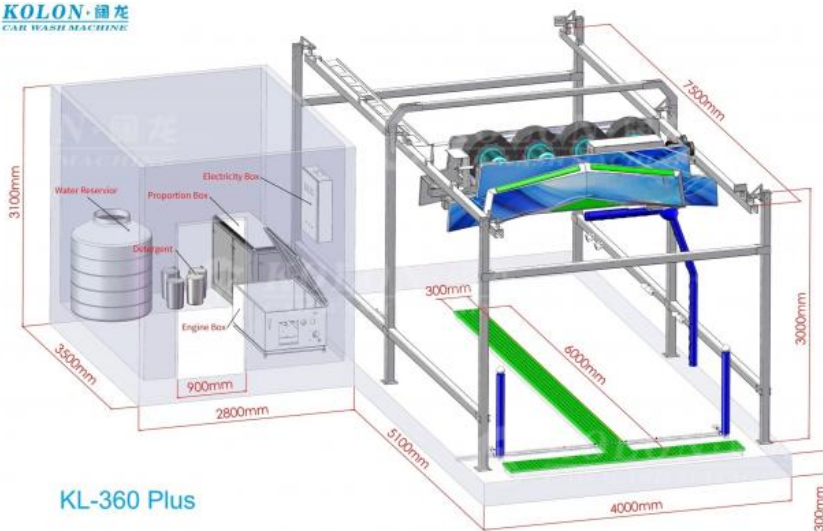

Rail	2pcs (7.5m)
Framework	1 set
Washing pressure	80-100KGS
Standard car wash mode	●
Washing Quantity count	●
Fine car Wash Mode	●
Operation permission setting	●
Fully automatic car wash mode	●
Fault self-test function	●
LED indicating system	●
Mirror cleaning	●
Automatic liquid proportioning system	●
One click antifreeze system	●
Chassis tire washing function	●
Oil free function	●
Intelligent three-dimensional detection system	●
Multi liquid reuse function	●
Self-guided parking system	●
Safety alarm function	●
Digital safety anti-collision system	●
Automatic standby function	●
360 degrees rotary washing	●
Hot dip galvanized frame	●
Washing Detergent	●
Operation console	●
Highlight and dazzle color system (dazzle color type)	●
Leakage protector	●
Water wax coated function	●
Warning system	●
Magic Color Shampoo	●
Voice warning system	●
Built-in automatic air drying	●
Soft water spray	●
Controller	●
Function Equipped	Chassis washing
	Wheel washing
	Touchless high-pressure washing
	High precision low foam water wax 2-in-1 ratio function
	Powerful air drying

Dimension drawing

KL-360 Plus

Products Description:

360° high Pressure water spray removes the dirt and muds on the chassis and wheels of the vehicle.

- *** 7shaped arm
- *** Chassis and wheel washing
- *** Washing liquid spraying(magic shapoo)
- *** Wax spraying

It has a high water-repellent properties and dries quickly after being applied to the vehicle. The car stays completely dry, shiny and protected from environmental influences. The treated surface is self-cleaning after rain or when rinsing with water. The product has an antistatic effect. Works great even when using hard water and at low temperatures.