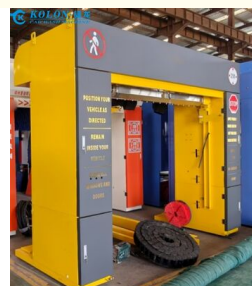

Basic Information

- Place of Origin: Shanghai, China
- Brand Name: KOLON
- Model Number: KL-6VF
- Minimum Order Quantity: 1 unit

Product Specification

- Material: Stainless Steel
- Drying Method: Hot Air Blower
- Power Requirement: 380v/20.5Kw
- Air Pressure: 2-5 BAR
- Warranty: 1 Year
- Frequency: 50Hz
- Size: Standard
- Machine Size: 950mm X 3400mm X 2800mm ,rail Length 9000mm

More Images

Product Description

Product Description:

The Rollover High pressure wash Car Cleaner is equipped with a powerful water spraying system that effectively removes dirt and grime from your car's surface. With its advanced washing technology, this car wash machine can cover every inch of your car, leaving it sparkling clean and shiny like new.

Applications:

With a frequency of 50Hz and air pressure of 2-5 BAR, the KL-6VF is a powerful machine that can get the job done quickly and effectively. Its machine size of 3.5m(L)*2.2m(W)*2.9m(H) means that it can accommodate a range of vehicles, from small cars to larger trucks and SUVs.