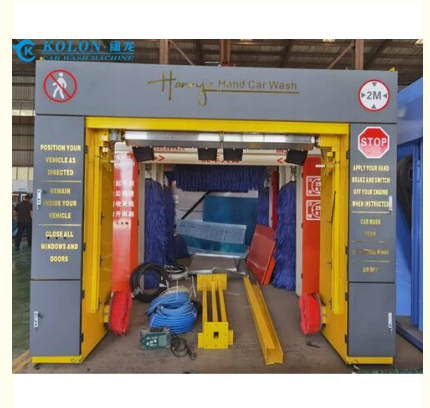

Kolon KL-6VF Rollover Car Wash Machine featuring modular design allowing easy upgrades and customization according to business growth

Our Product Introduction

for more products please visit us on automaticcarwashing.com

Basic Information

- Place of Origin: Shanghai, China
- Brand Name: KOLON
- Model Number: KL-6VF
- Minimum Order Quantity: 1 unit